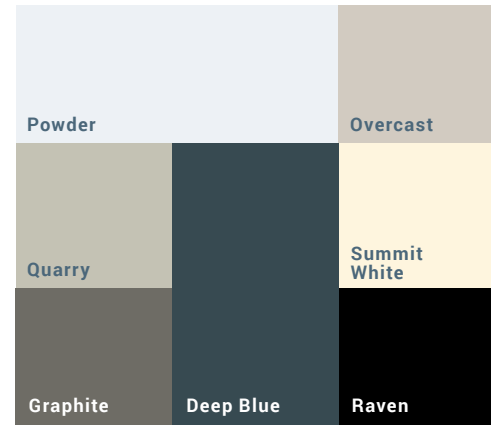

R.D.HENRY & CO

Presenting our newest line of cabinetry designed for budget friendly clients not willing to compromise on style and functionality. Welcome to...

Elan
CABINETS™

Elan offers an extensive line of cabinets to build just about any styled kitchen or living space, offering seven painted finishes and ten stain finishes on three wood species.

Door Styles

Slab

Mission

Shaker*

Wide Mission*

Midway*

Classic Raised

Wide Classic Raised†

Flat Mitered‡

Classic Flat‡

Stain Finishes

Painted Finishes

Wood Species

* Slab drawer front standard. † Door style for painted finishes only. ‡ Door style for stain finishes only.